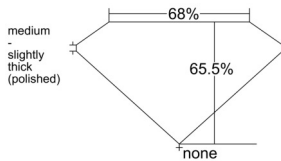

GIA®

FACSIMILE

GIA REPORT 6555453975

Verify this report at GIA.edu

GIA NATURAL DIAMOND DOSSIER®

June 09, 2026
GIA Report Number 6555453975
Shape and Cutting Style ..... **Cut-Cornered Rectangular Modified Brilliant**
Measurements ..... 5.81 x 4.20 x 2.76 mm

GRADING RESULTS

Carat Weight ..... 0.56 carat
Color Grade ..... D
Clarity Grade ..... Internally Flawless

ADDITIONAL GRADING INFORMATION

Polish ..... Excellent
Symmetry ..... Very Good
Fluorescence ..... Medium Blue
Clarity Characteristics ..... Minor Details of Polish
Inscription(s): GIA 6555453975

PROPORTIONS

Profile not to actual proportions

GRADING SCALES

GIA COLOR SCALE		GIA CLARITY SCALE			
COLORLESS	D	VERY VERY SLIGHTLY INCLUDED	FLAWLESS		
	E		INTERNALLY FLAWLESS		
	F	VERY SLIGHTLY INCLUDED	VVS₁		
	G		VVS₂		
	H		VS₁		
	NEAR COLORLESS	I	VERY SLIGHTLY INCLUDED	VS₂	
		J		SI₁	
		FAINT	K	SLIGHTLY INCLUDED	SI₂
			L		I₁
			M		I₂
VERT LIGHT	N	INCLUDED	I₃		
	O				
	P				
	Q				
	R				
LIGHT	S				
	T				
	U				
	V				
	W				
	X				
	Y				
	Z